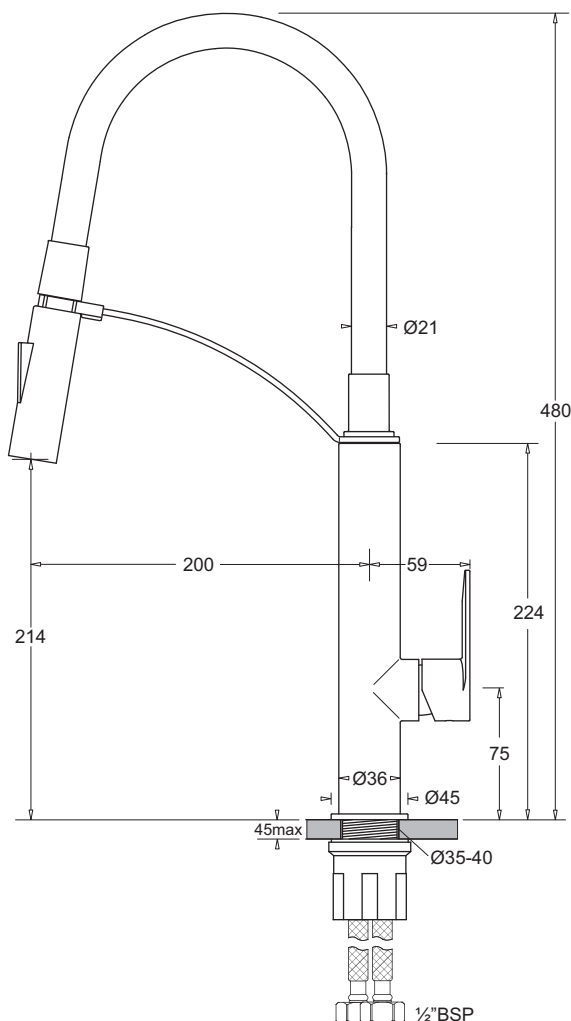

SARDINA FLEXI-HOSE SINK MIXER

SINK MIXER WITH FLEXIBLE
HOSE SPOUT

SARDINA FLEXI-HOSE SINK MIXER

- Attractively styled sink mixer with flexi-hose spout
- Single quarter-turn lever activation for hot and cold with a flat lever design style
- Quality silicone rubber flexi-hose. Hose can be unclipped for flexibility of use
- Simple nozzle control for switching between normal and power spray operation
- Quality 25mm diameter ceramic disc provides accurate flow and mixing temperature control
- Adjustable fixing accommodates benchtop thicknesses up to 45mm

Provided

Item	Description	Code
Tapware	Sardina Flexi-Hose Sink Mixer	MTS404
Installation	Instruction sheet	✓

SARDINA FLEXI-HOSE
SINK MIXER

CODE MTS404

All dimensions are in millimetres and are subject to normal manufacturing variation.
As product development is ongoing BPA reserves the right to vary specifications without notice.
Bathroom Products Australia P/L ABN 87 079 297 617